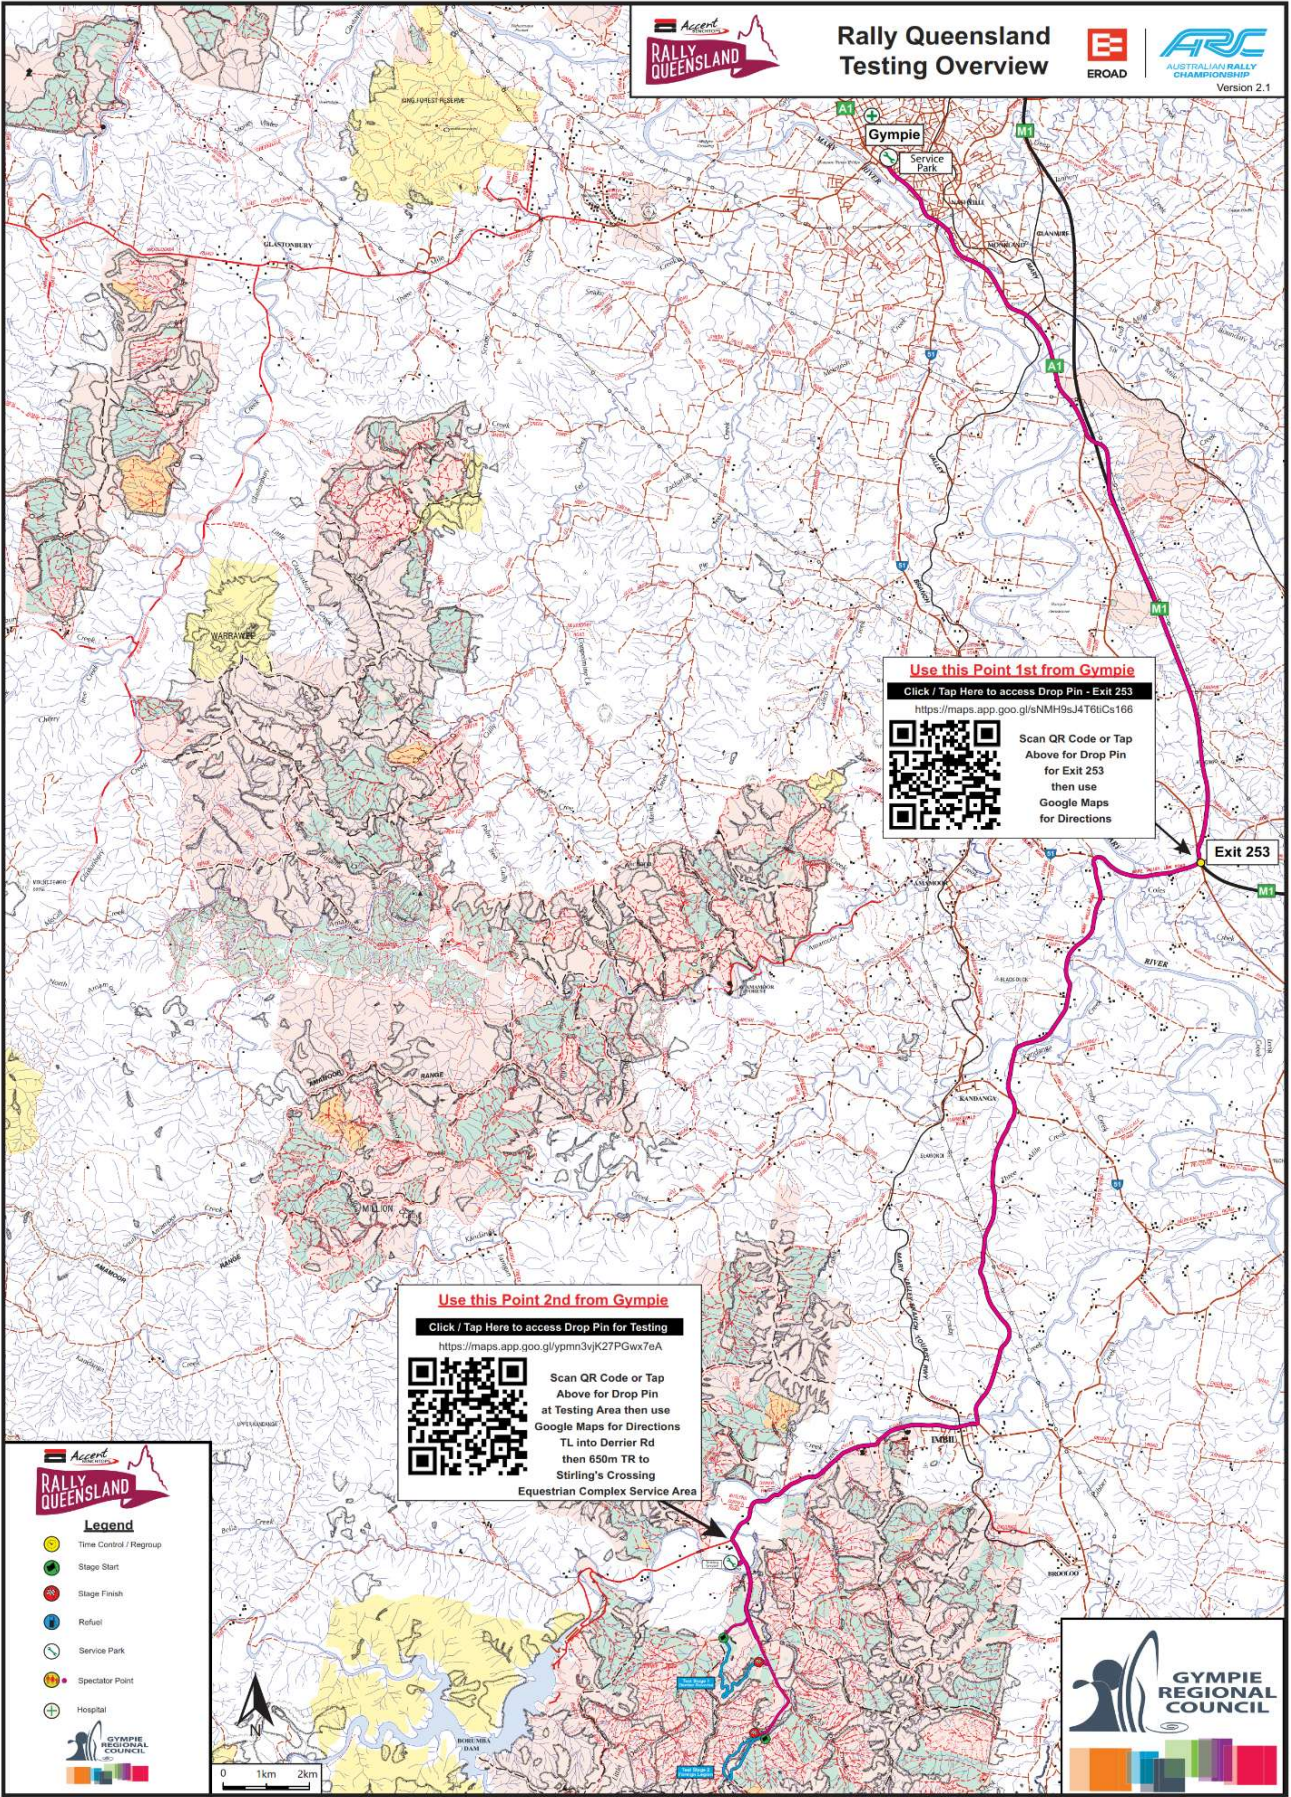

Use this Point 1st from Gympie

Click / Tap Here to access Drop Pin - Exit 253
<https://maps.app.goo.gl/sNMH9sJ4T6iCs166>

Scan QR Code or Tap Above for Drop Pin for Exit 253 then use Google Maps for Directions

Use this Point 2nd from Gympie

Click / Tap Here to access Drop Pin for Testing
<https://maps.app.goo.gl/yymn3vjK27PGwx7eA>

Scan QR Code or Tap Above for Drop Pin at Testing Area then use Google Maps for Directions TL into Derrier Rd then 650m TR to Stirling's Crossing Equestrian Complex Service Area

Legend

- Time Control / Regroup
- Stage Start
- Stage Finish
- Refuel
- Service Park
- Spectator Point
- Hospital