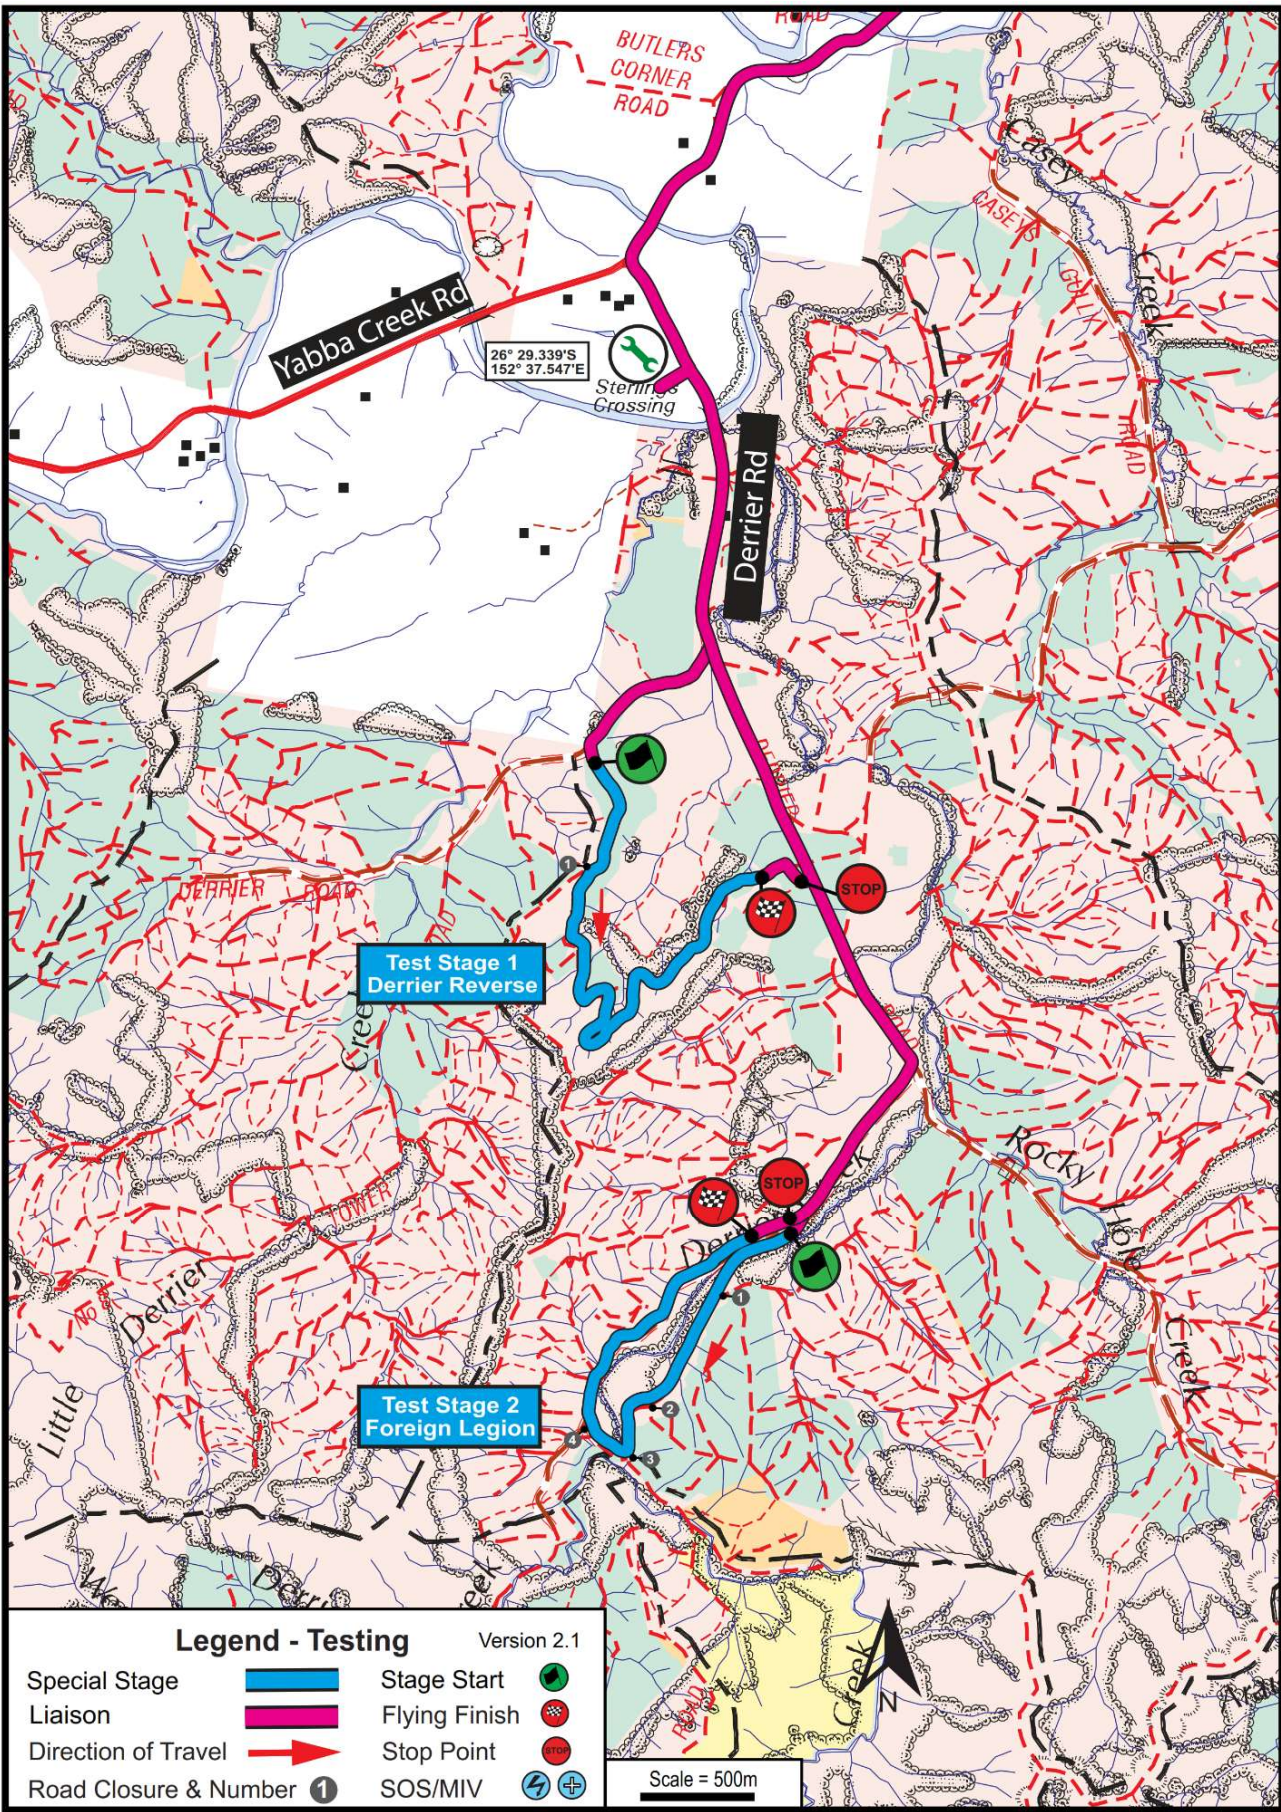

Scan QR Code or Tap Above for Drop Pin for Exit 253 then use Google Maps for Directions

**Use this Point 2nd from Gympie**

Click / Tap Here to access Drop Pin for Testing  
<https://maps.app.goo.gl/yymn3vjK27PGwx7eA>

Scan QR Code or Tap Above for Drop Pin at Testing Area then use Google Maps for Directions TL into Derrier Rd then 650m TR to Stirling's Crossing Equestrian Complex Service Area

### Legend

- Time Control / Regroup
- Stage Start
- Stage Finish
- Refuel
- Service Park
- Spectator Point
- Hospital

BUTLERS CORNER ROAD

Yabba Creek Rd

26° 29.339'S  
152° 37.547'E  
Sterlings Crossing

Derrier Rd

Test Stage 1  
Derrier Reverse

Test Stage 2  
Foreign Legion

Little Derrier Creek

Rocky Creek

Creek

Scale = 500m